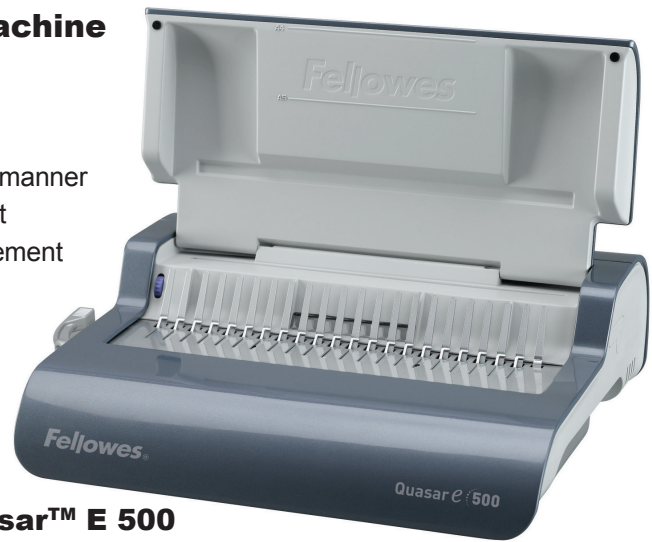

### Quasar™ E 500 Electric Comb Binding Machine

- Effortless electric operation - just push the button to punch!
- Punches up to 20 sheets at a time
- Binds up to 500 sheets with a 2" comb
- Efficient design allows user to punch and bind in continuous manner
- Vertical document loading ensures accurate punch alignment
- Built-in comb storage tray with integrated document measurement device for added convenience and quick set-up
- Adjustable edge guide centers documents with ease
- Includes binding starter pack (contents: 10 pk assorted kit)

**Quasar™ E 500**

**Galaxy™ E 500**

### Galaxy™ E 500 Electric Comb Binding Machine

- Effortless electric operation – just push the button to punch!
- Punches up to 25 sheets at a time with a minimum of effort
  - Binds up to 500 sheets with a 2" comb
- Vertical document loading ensures accurate punch alignment
  - Removable binding mechanism can be used separately for increased productivity
    - Releasable dies for different document sizes
    - Built-in comb storage tray with integrated document measurement device for added convenience and quick set-up
    - Adjustable edge guide centers documents with ease
- Features tray with front access for easy, mess-free waste disposal
  - Includes binding starter pack (contents: 20 pk assorted kit)

### Orion™ E 500 Electric Comb Binding Machine

- Effortless foot pedal operation for maximum ease of use
- Electronically punches up to 30 sheets at a time
- Binds up to 500 sheets with a 2" comb
- Adjustable punch depth for extra large documents
- Adjustable edge guide centers documents with ease
- 21 releasable dies can handle a variety of document sizes up to 12" wide
- Durable all metal construction
- Extra-large chip tray with convenient front access