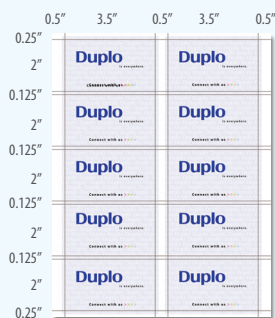

- Ideal for full-bleed business card applications
- Also great for postcard, greeting card, and photo applications as options
- Accepts a wide range of paper stocks up to 110 lb. cover/300 gsm
- Paper weight adjustment for heavier stock
- Accepts letter or legal sized documents
- Up to 130 business cards per minute
- High-capacity feeder with 3 feeding rollers for consistent feeding

### APPLICATIONS

standard slitter cassette: letter size  
10-up 2" x 3.5" business cards

standard slitter cassette: letter size  
4-up 3.5" x 5" post cards

optional slitter cassette\*: letter size  
2-up 5" x 7" photos/post cards