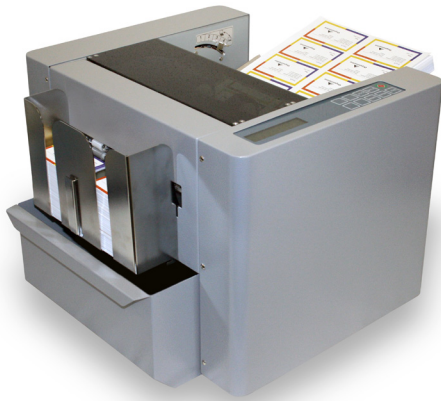

DocuCutter CC-228

Card Cutter

The CC-228 Card Cutter is ideal for processing color letter/legal size documents printed from digital copiers/printers, such as business cards, postcards, greeting cards, and photos. With its small footprint and interchangeable slit/perforation cassettes, users will find the CC-228 extremely useful and simple to operate.

The CC-228 automatically cuts and slits documents and stacks them in sequential order at speeds of up to 130 (business cards) per minute. It is the ideal finishing solution for cutting multiple full-bleed cards printed on the same sheet and eliminating cutting/slitting sheets by hand, adding efficiency to your operation.

- Ideal for full-bleed business card applications
- Also great for postcard, greeting card, and photo applications as options
- Accepts a wide range of paper stocks up to 110 lb. cover/300 gsm
- Paper weight adjustment for heavier stock
- Accepts letter or legal sized documents
- Up to 130 business cards per minute
- High-capacity feeder with 3 feeding rollers for consistent feeding

- Easy, user-friendly operator control panel, with LCD display

- 6 pre-programmed jobs and 6 programmable jobs
- Cut mark sensor for top and bottom cutting accuracy
- ±2 mm side-to-side fine adjustment