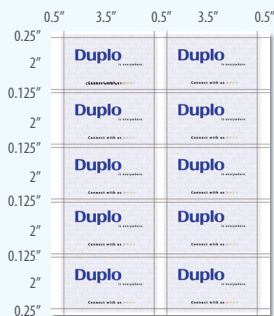

The CC-228 automatically cuts and slits documents and stacks them in sequential order at speeds of up to 130 (business cards) per minute. It is the ideal finishing solution for cutting multiple full-bleed cards printed on the same sheet and eliminating cutting/slitting sheets by hand, adding efficiency to your operation.

- Ideal for full-bleed business card applications
- Also great for postcard, greeting card, and photo applications as options
- Accepts a wide range of paper stocks up to 110 lb. cover/300 gsm
- Paper weight adjustment for heavier stock
- Accepts letter or legal sized documents
- Up to 130 business cards per minute
- High-capacity feeder with 3 feeding rollers for consistent feeding

APPLICATIONS

standard slitter cassette: letter size
10-up 2" x 3.5" business cards

standard slitter cassette: letter size
4-up 3.5" x 5" post cards

optional slitter cassette*: letter size
2-up 5" x 7" photos/post cards