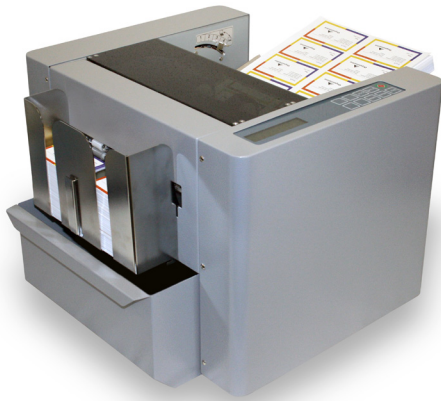

## Card Cutter

The CC-228 Card Cutter is ideal for processing color letter/legal size documents printed from digital copiers/printers, such as business cards, postcards, greeting cards, and photos. With its small footprint and interchangeable slit/perforation cassettes, users will find the CC-228 extremely useful and simple to operate.

The CC-228 automatically cuts and slits documents and stacks them in sequential order at speeds of up to 130 (business cards) per minute. It is the ideal finishing solution for cutting multiple full-bleed cards printed on the same sheet and eliminating cutting/slitting sheets by hand, adding efficiency to your operation.

- Ideal for full-bleed business card applications
- Also great for postcard, greeting card, and photo applications as options
- Accepts a wide range of paper stocks up to 110 lb. cover/300 gsm
- Paper weight adjustment for heavier stock
- Accepts letter or legal sized documents
- Up to 130 business cards per minute
- High-capacity feeder with 3 feeding rollers for consistent feeding

- Easy, user-friendly operator control panel, with LCD display

- 6 pre-programmed jobs and 6 programmable jobs
- Cut mark sensor for top and bottom cutting accuracy
- ±2 mm side-to-side fine adjustment