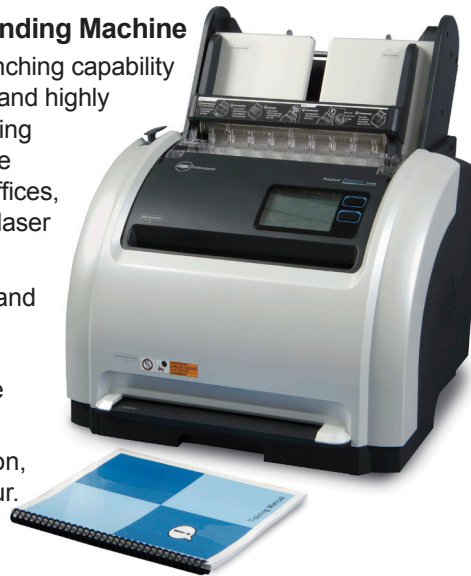

ProClick® Pronto™ P3000 Automatic Punch and Binding Machine

The ProClick® Pronto™ P3000 system offers integrated punching capability and automatic binding of the ProClick® spine. Easy-to-use and highly versatile, the P3000 provides professional, high-speed binding capabilities to a multitude of shared environments: corporate departments, educational and training settings, executive offices, and administrative groups. And, with a footprint similar to a laser printer, the P3000 can sit almost anywhere.

This maintenance-free binding system is easy-to-operate and requires no training. The intuitive LCD interface provides instructions as you bind. The machine is equipped with a document sizer to indicate the correct spine size, while the alignment guide ensures precise punch hole location.

The P3000 system is automated for high-volume production, with a six-second cycle that binds up to 450 books per hour. Pre-loaded 20 spine cassettes eliminate the need for loading individual binding spines.

ProClick® Pronto™ P3000 All-Inclusive Punching & Binding Solution

- Six-second bind cycle binds up to 450 books per hour.
- 15 sheets per punch