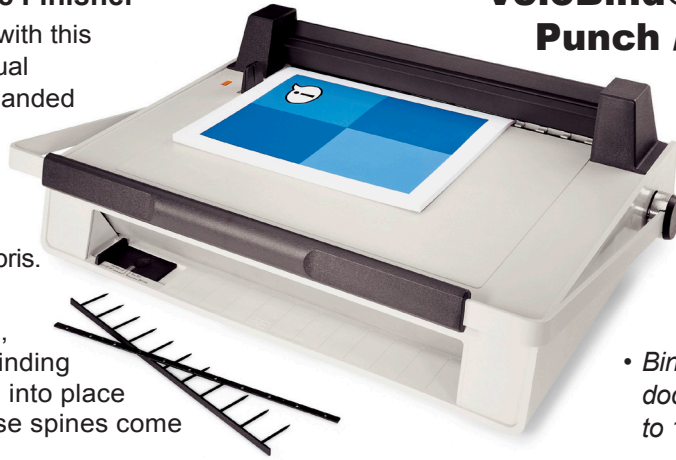

SYSTEM ONE Manual Punch / Electric Finisher

Get professional-looking VeloBind® results with this all-in-one punch and bind system. The manual punch handle is convenient for right or left-handed use. The pressure bar and alignment guide hold documents (up to 1" or 250 sheets) in place during electric finishing. Ready light indicates when binding is complete. Extra-large drawer for paper chips and pin debris.

System One creates a professional, book-like finished document, great for filing, stacking and mailing. And, with Hot Knife binding technology, spines permanently lock pages into place to keep reports and proposals secure. These spines come in a variety of sizes and colors.

SYSTEM THREE PRO VeloBind® Electric Punch / Finisher

This heavy-duty system easily punches and binds large VeloBind® jobs. The timer beeps to indicate when binding is complete and is adjustable for faster turnaround on smaller presentations. Punch more efficiently with your choice of push-button, punch-sensor or foot-pedal control. The pressure bar holds documents (up to 3" or 750 sheets) in place while you bind.

Features include: Built-in debind function to allow sheet revision, ready light indicates when binding is complete, extra-large drawer for paper chips and pin debris, adjustable paper alignment guide. The System3Pro binds documents up to 14" in length.