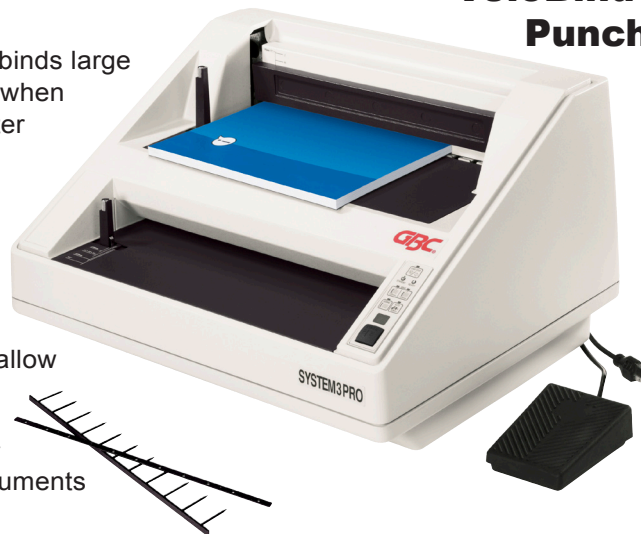

SYSTEM ONE Manual Punch / Electric Finisher

Get professional-looking VeloBind® results with this all-in-one punch and bind system. The manual punch handle is convenient for right or left-handed use. The pressure bar and alignment guide hold documents (up to 1" or 250 sheets) in place during electric finishing. Ready light indicates when binding is complete. Extra-large drawer for paper chips and pin debris.

SYSTEM TWO VeloBind® Electric Punch / Finisher

For moderate-volume VeloBind® jobs, this electric punch and bind system combines power with space efficiency. A pressure bar and adjustable paper alignment guide keep sheets securely in place as you bind documents up to 2" or 500 sheets.

SYSTEM THREE PRO VeloBind® Electric Punch / Finisher

This heavy-duty system easily punches and binds large VeloBind® jobs. The timer beeps to indicate when binding is complete and is adjustable for faster turnaround on smaller presentations. Punch more efficiently with your choice of push-button, punch-sensor or foot-pedal control. The pressure bar holds documents (up to 3" or 750 sheets) in place while you bind.

Features include: Built-in debind function to allow sheet revision, ready light indicates when binding is complete, extra-large drawer for paper chips and pin debris, adjustable paper alignment guide. The System3Pro binds documents up to 14" in length.