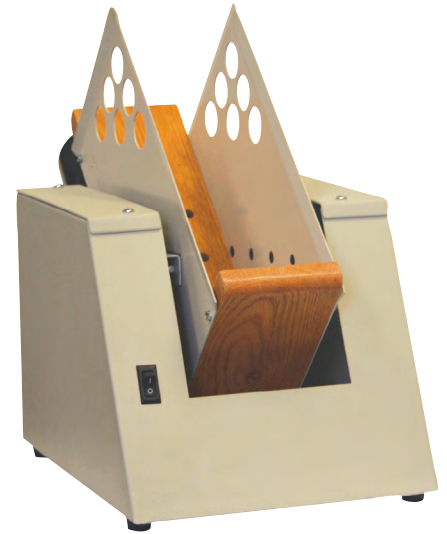

LJ-2 Table Top Jogger

- Perfect for quick print and mail rooms
- Jogs a full ream of standard copy paper
- Jogs 1/2 ream of 11" x 17" paper
- Ideal for checks and envelopes

Specifications

Table size:	4" x 7" x 12-1/2"
Motor:	115 Volt, 60 Hz, 2.2 amp, 1550 RPM
Shipping weight:	24 lbs
Shipping weight:	32 lbs
Ships via:	UPS

LJ-4 Table Top Jogger

- Large table allows for perfect alignment of all forms of paper products
- Jogs a full ream of up to 11" x 17" paper

Specifications

Table size:	17" x 17" x 4-1/4"
Motor:	115 Volt, 60 Hz, 2.2 amp, 1550 RPM
Actual weight:	28 lbs
Shipping weight:	37 lbs
Ships via (2 ctns):	UPS

W175 Ultra II Padding Press

- Adjustable with up to 10,000 sheet capacity
- Pads up to 18" wide, 22" high
- 360 degree swivel base allows high production without lifting the load
- Heavy-duty cast iron clamps
- Requires minimal counter space
- Rugged high quality hardwood and steel construction
- Easy-to-use... simply stack the paper and clamp down, swivel the stack to face you, remove the back board and apply padding adhesive.