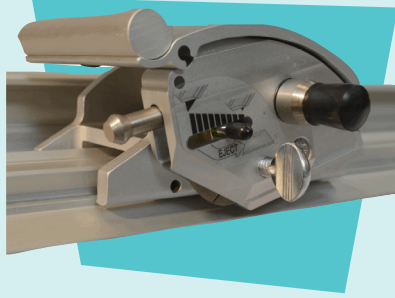

" There's only two words needed to describe the cutter bar, having tested it on 6mm Corex, which are 'Oh WOW!it'll save me a bundle and I'm seriously, incredibly impressed –it's worked way beyond my expectations.

www.keencut.co.uk

Portable

Robust but lightweight, accurate and safe cutter that can be taken to your work.

The soft silicon cord on the underside of the cutter grips and protects materials and prevents movement during use.

Accurate

Guaranteed to cut within 1.0mm of a straight line for the whole length of the cutter.

Easy-to-use

Ergonomic 'rocker style' cutting head designed for left or right-handed use. The blade can be pulled or pushed as appropriate for the material being cut.