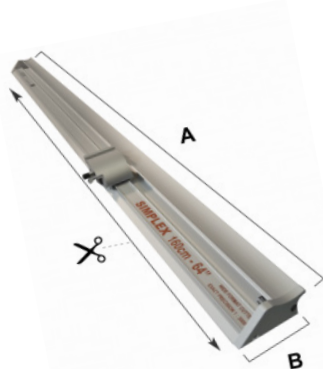

Accurate

Guaranteed to cut within 1.0mm of a straight line for the whole length of the cutter.

Easy-to-use

Ergonomic 'rocker style' cutting head designed for left or right-handed use. The blade can be pulled or pushed as appropriate for the material being cut.

OPTIONAL EXTRAS AND ACCESSORIES

Textile Cutter

Designed for cutting textiles and other delicate materials, or trimming thin strips off banners and posters, where a knife blade would be too aggressive.*

To ensure safe operation the red blade guard is engaged when not in use.

* For use with a cutting mat

DIMENSIONS

	SIM110	SIM160	SIM210	SIM260	SIM310
Cut Length	110cm (44")	160cm (64")	210cm (84")	260cm (104")	310cm (124")
A	127cm (50")	177cm (70.75")	227cm (89.5")	277cm (109.25")	327cm (128.75")
B	11cm (4.4")	11cm (4.4")	11cm (4.4")	11cm (4.4")	11cm (4.4")
Packed Weight	4kg (9lbs)	6kg (13lbs)	7kg (15lbs)	21kg (46lbs)	26kg (57lbs)
Packed Dimensions cm (")	173x19x9cm (68x7x4")	190x17x16cm (75x7x6")	237x17x16cm (93x7x6")	289x20x17cm (114x8x7")	338x20x17cm (133x8x7")