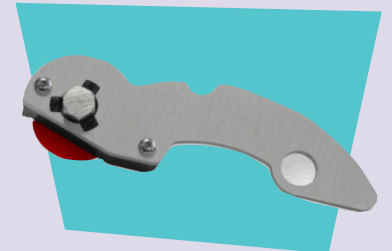

Portable

Robust but lightweight, accurate and safe cutter that can be taken to your work.

The soft silicon cord on the underside of the cutter grips and protects materials and prevents movement during use.

Accurate

Guaranteed to cut within 1.0mm of a straight line for the whole length of the cutter.

Easy-to-use

Ergonomic 'rocker style' cutting head designed for left or right-handed use. The blade can be pulled or pushed as appropriate for the material being cut.

Safety by design

The Simplex overcomes the safety hazards of using other portable methods of cutting, such as a hand knife and straight edge. The blade holder comes with automatic blade retraction for safety.

OPTIONAL EXTRAS AND ACCESSORIES

Textile Cutter

Designed for cutting textiles and other delicate materials, or trimming thin strips off banners and posters, where a knife blade would be too aggressive.*

To ensure safe operation the red blade guard is engaged when not in use.

* For use with a cutting mat

DIMENSIONS

	SIM110	SIM160	SIM210	SIM260	SIM310
Cut Length	110cm (44")	160cm (64")	210cm (84")	260cm (104")	310cm (124")
A	127cm (50")	177cm (70.75")	227cm (89.5")	277cm (109.25")	327cm (128.75")
B	11cm (4.4")	11cm (4.4")	11cm (4.4")	11cm (4.4")	11cm (4.4")
Packed Weight	4kg (9lbs)	6kg (13lbs)	7kg (15lbs)	21kg (46lbs)	26kg (57lbs)
Packed Dimensions cm (")	173x19x9cm (68x7x4")	190x17x16cm (75x7x6")	237x17x16cm (93x7x6")	289x20x17cm (114x8x7")	338x20x17cm (133x8x7")