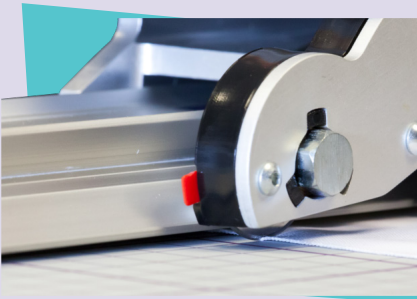

OPTIONAL EXTRAS AND ACCESSORIES

Textile Cutter

Designed for cutting textiles and other delicate materials, or trimming thin strips off banners and posters, where a knife blade would be too aggressive.*

To ensure safe operation the red blade guard is engaged when not in use.

* For use with a cutting mat